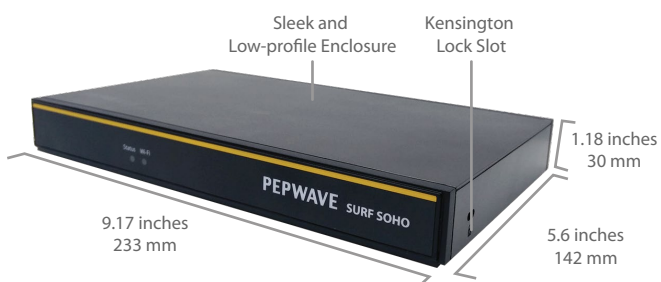

Specifications

Surf SOHO	
WAN Interface	1x 100/1000M Ethernet Port 1x USB 2.0 Interface Wi-Fi as WAN
LAN Interface	4x 100/1000M Ethernet Ports Simultaneous Dual-Band 11ac Wi-Fi AP
Wi-Fi AP Operating Frequency	2412 – 2472 MHz and 5180 - 5825 MHz
Wi-Fi Antenna	3x External Wi-Fi Antenna
Recommended Users	1-25
Router Throughput	120Mbps
Number of PPTP VPN Users	3
Number of PepVPN Peers	2
Power Input	DC Jack: 10V – 24VDC AC Adapter: AC Input 100V – 240V, DC Output 12V, 1.5A
Power Consumption	26W (max) with USB WAN 22W (max) without USB WAN
Dimensions	9.17 x 5.6 x 1.18 inch 233 x 142 x 30 mm
Weight	0.86 pounds 388 grams
Operating Temperature	-14° – 113°F -10° – 45°C
Humidity	15% – 95% (non-condensing)
Certifications	FCC, CE, RoHS
Warranty	1-Year Limited Warranty