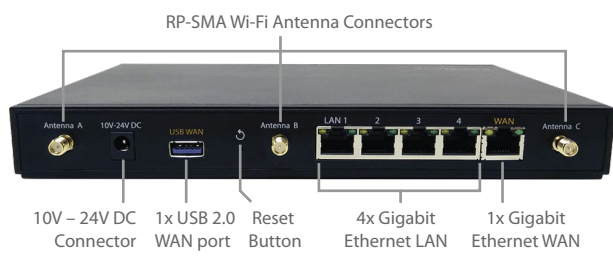

Uptime Record:

Built for the Long Run

With built-in GPS fleet tracking and InControl cloud-based management, you can keep tabs on location and manage your mobile network from any Internet-connected device.

Specifications

Surf SOHO	
WAN Interface	1x 100/1000M Ethernet Port 1x USB 2.0 Interface Wi-Fi as WAN
LAN Interface	4x 100/1000M Ethernet Ports Simultaneous Dual-Band 11ac Wi-Fi AP
Wi-Fi AP Operating Frequency	2412 – 2472 MHz and 5180 - 5825 MHz
Wi-Fi Antenna	3x External Wi-Fi Antenna
Recommended Users	1-25
Router Throughput	120Mbps
Number of PPTP VPN Users	3
Number of PepVPN Peers	2
Power Input	DC Jack: 10V – 24VDC AC Adapter: AC Input 100V – 240V, DC Output 12V, 1.5A
Power Consumption	26W (max) with USB WAN 22W (max) without USB WAN
Dimensions	9.17 x 5.6 x 1.18 inch 233 x 142 x 30 mm
Weight	0.86 pounds 388 grams
Operating Temperature	-14° – 113°F -10° – 45°C
Humidity	15% – 95% (non-condensing)
Certifications	FCC, CE, RoHS
Warranty	1-Year Limited Warranty